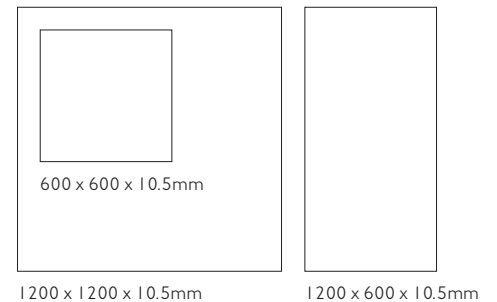

Natural

Polished

Grip

 **03 sizes**, perfectly designed for seamless installation.

1200 x 1200 x 10.5mm

1200 x 600 x 10.5mm

N.B All product in this range are rectified un-glazed porcelain tiles.
All products in this range are classed as glazed porcelain (Bla).