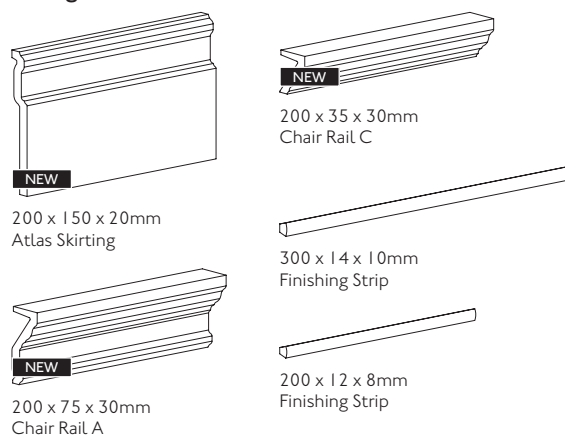

Fittings

Availability

All fifteen colours are available in the Gloss finish, in the following sizes:
300 x 100mm, 200 x 100mm and All Fittings

All fifteen colours are also available in the Gloss Décor finish, in the following size:
300 x 100mm

For a detailed overview of all products in this range, along with the most up-to-date availability information, please visit our website.

www.johnson-tiles.com