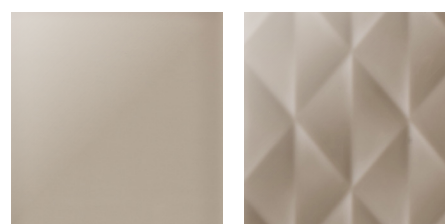

## Savoy Wall

Savoy Wall, a stylish range of ceramic wall tiles designed with a subtle surface effect, contemporary colour palette and a textured feature tile. Savoy Wall is available in fifteen on-trend colours, two slim format sizes along with a selection of co-ordinating fittings; all of which are available in a stunning gloss finish. Each tonal colour within the Savoy Wall range combines perfectly, allowing for endless creative possibilities within any interior space.

 **15 colours**, offering a neutral and contemporary palette.  
For the most up-to-date availability information, please visit our website.

**Bone**                      **Oat**                      **Grain**

**Pebble**                      **Caraway**                      **Noir**

**Slate**                      **Steel**                      **Dew**

**Luna**                      **Leaf**                      **Sage**

**Ink**                      **Petrol**                      **Marine**

 **02 finishes**, combining both form and function.  
Examples below are not to scale but have been enlarged to show detail:

**Gloss**                      **Gloss Décor**