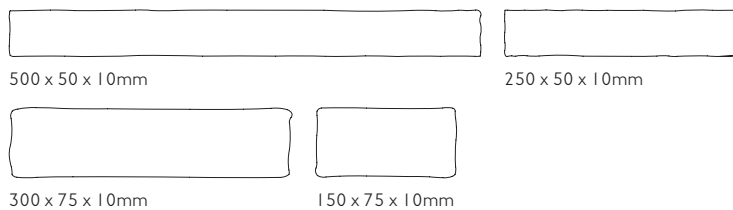

Kensington

Kensington is a stylish collection of rustic slim-format ceramic wall tiles, featuring an organic palette of thirteen co-ordinating colours, all available in a stunning gloss finish.

 **13 colours**, offering a neutral and contemporary palette.
For the most up-to-date availability information, please visit our website.

 **04 sizes**, perfectly designed for seamless installation.

N.B All products in this range are classed as glazed ceramic (BIII).

300 x 75mm size format has four different relief options. All other sizes have eight different relief options. Each carton of tiles contains a random mixture of all relief options.