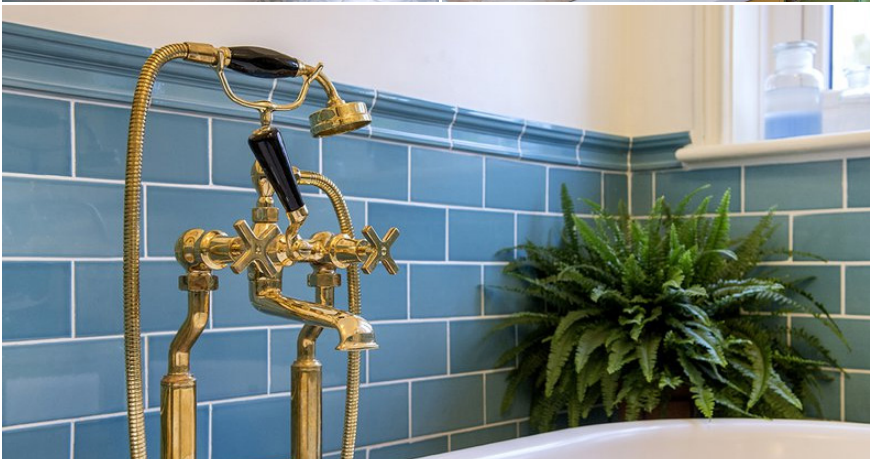

OLD HOUSE NEW HOME SOUTH LONDON

Channel 4's Old House New Home presented by George Clarke, saw the production team head to Addiscombe in South London. Johnson Tiles' Minton Hollins collection complemented the overall palette of fresh greens and yellows – selected to mirror the shades of the parallel garden. Upstairs in the bathroom, Savoy and Devonshire ranges helped create a calming aesthetic with bright blue the chosen hue for the walls, and a lighter, complementary shade and intricate pattern selected for the floor.

Products

Wall tiles used on this project...

Savoy Wall
SAV15A Marine
200x100mm

Country Rustic
CRFA Apple Green
100x100mm

Floor tiles used on this project...

Devonshire
DEV04N Blue
330x330mm

To see more information about these tiles or any of our other tiles from our portfolio, simply visit www.johnson-tiles.com.