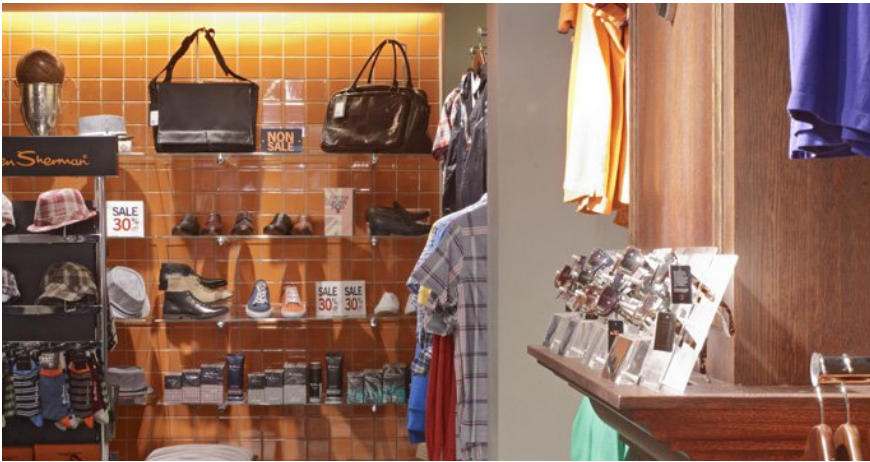

Ben Sherman London

Ben Sherman wanted to create an instantly recognisable brand not only through clothing but also their store design. Products from Johnson Tiles' Prismatic, Kerastar and specialist photographic Artile ranges created the unique 'Mods in the Mansion' backdrop, with this design now in use worldwide.