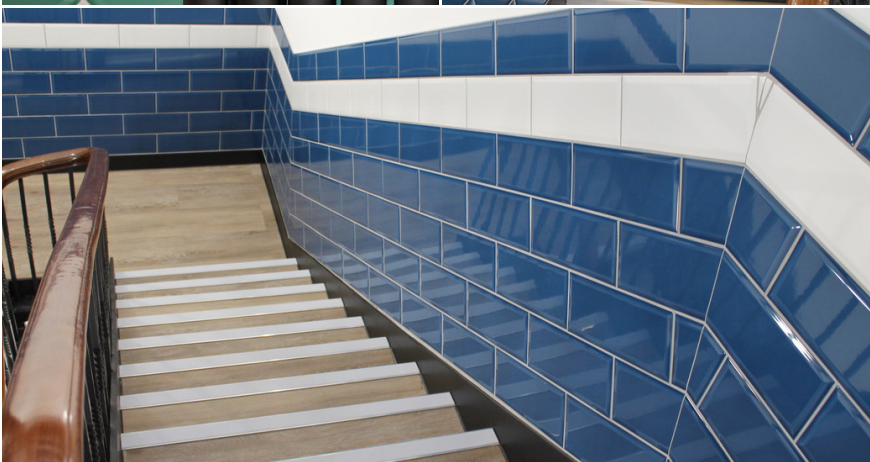

OFFICE INNOVATIONS BEESTON

City Building, Carrington Street in Beeston recently saw an overhaul in its look. The bathroom areas and stairways were refreshed with our Form range which offers bold, glossy colours with a bevelled edge to add a structured dimension. Featured in the stairways were Winter, a crisp white, and Azure, a clear royal blue. In the bathroom areas, Fixed with a herringbone pattern, Form Thyme creates a dynamic contrast to the rectangular fixtures and fittings.