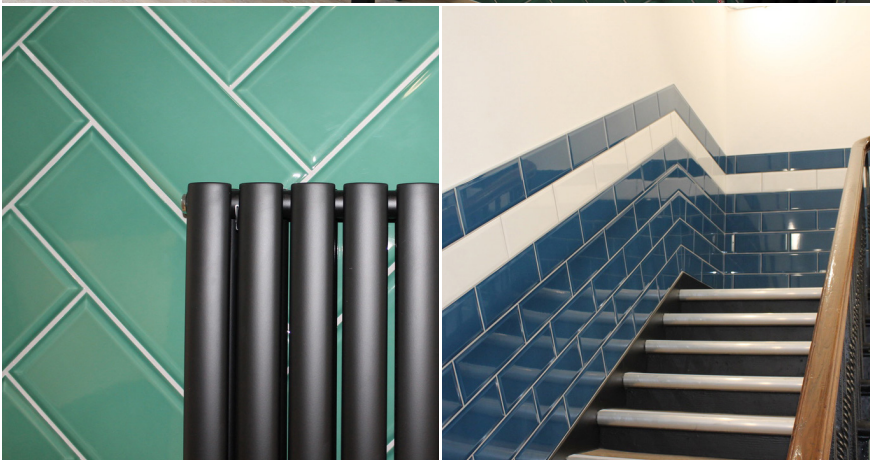

OFFICE INNOVATIONS BEESTON

City Building, Carrington Street in Beeston recently saw an overhaul in its look. The bathroom areas and stairways were refreshed with our Form range which offers bold, glossy colours with a bevelled edge to add a structured dimension. Featured in the stairways were Winter, a crisp white, and Azure, a clear royal blue. In the bathroom areas, Fixed with a herringbone pattern, Form Thyme creates a dynamic contrast to the rectangular fixtures and fittings.