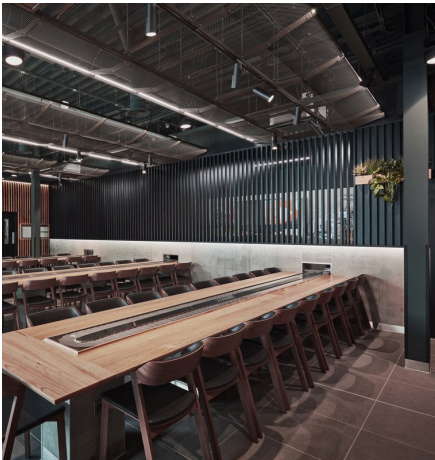

YO SUSHI KENT

Yo Sushi were looking for a larger format Floor tile with a subtle design to install throughout the restaurant area, that not only complimented the colour scheme, but was putting customer and staff safety at the forefront of the selection process. Johnson Tiles worked closely with the nominated shop fitters, Matrix Contractors to propose the Minerals Slate tile with the grip finish in the 600x600 format.

Products

Floor tiles used on this project...

To see more information about these tiles or any of our other tiles from our portfolio, simply visit www.johnson-tiles.com.