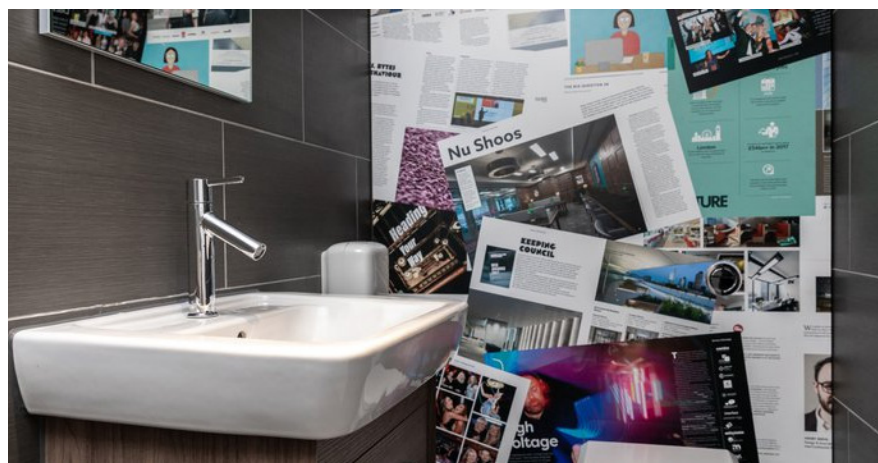

Mix Interiors Salford

Mix Interiors were recently in the process of refurbishing their office so Johnson Tiles helped to create a new, refreshing and luxurious office space. Complemented by Johnson Tiles' Mode floor tile, the Savoy range helped to provide a fresh and modern feel to their new kitchen space. To create a sophisticated yet subtle style, the Latitude ceramic wall tile range was used in the shower rooms. The fit-out work was completed by Spatial Office Environments.