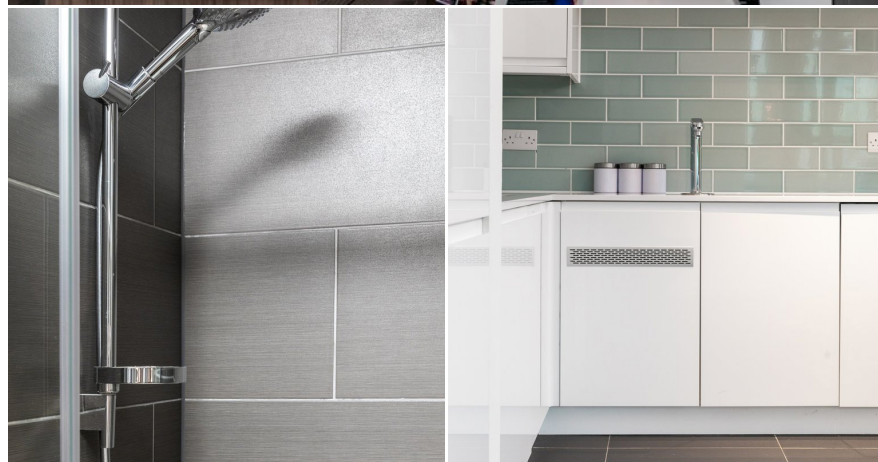

Mix Interiors Salford

Mix Interiors were recently in the process of refurbishing their office so Johnson Tiles helped to create a new, refreshing and luxurious office space. Complemented by Johnson Tiles' Mode floor tile, the Savoy range helped to provide a fresh and modern feel to their new kitchen space. To create a sophisticated yet subtle style, the Latitude ceramic wall tile range was used in the shower rooms. The fit-out work was completed by Spatial Office Environments.