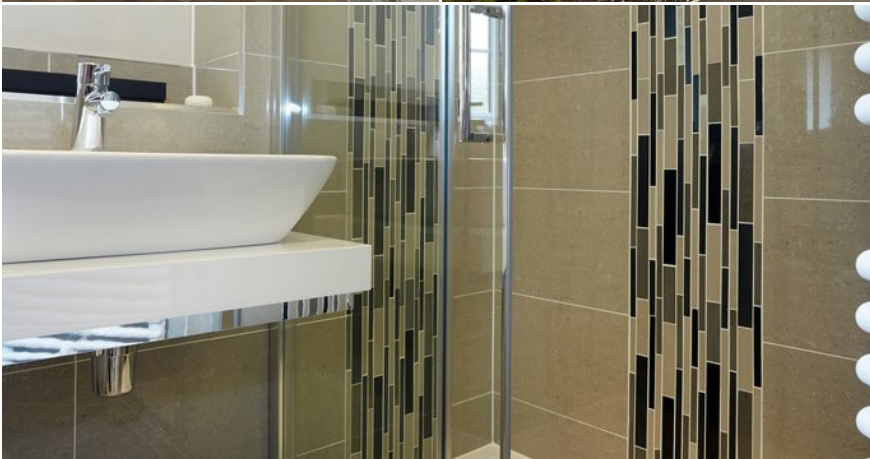

Bollin Park by David Wilson Homes Wilmslow

The latest development by David Wilson Homes offers spacious four and five bedroom properties in Wilmslow. Situated in a vibrant location, the collections' interiors mirror the area's picturesque setting. Utilising Johnson Tiles' Concept, Natural Tones, Savoy, City Touchstone, Modern and Grasmere ranges, the trend-led schemes exude sophisticated style.

Products

Wall tiles used on this project...

Modern
MON02P Flax
600 x 300mm

Modern
MON1MM Beige Mix
600 x 300mm

Natural Tones
NTM2MS Beige Squares
300 x 300mm

City Touchstone
CTO1A Stone White
360 x 275mm

To see more information about these tiles or any of our other tiles from our portfolio, simply visit www.johnson-tiles.com.