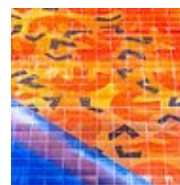

Hilton Hotel Hawaii

The iconic Rainbow Mural at the Hilton Hawaiian Village beach resort has been a Waikiki landmark since 1968. But when the time came to restore it to its full colour glory, Hilton Hawaii turned to Johnson Tiles to provide more than 31,000 bespoke tiles, creating an exact replica of the original design.

Products

Wall tiles used on this project...

Artile
Photographic Tiles
200 x 200mm