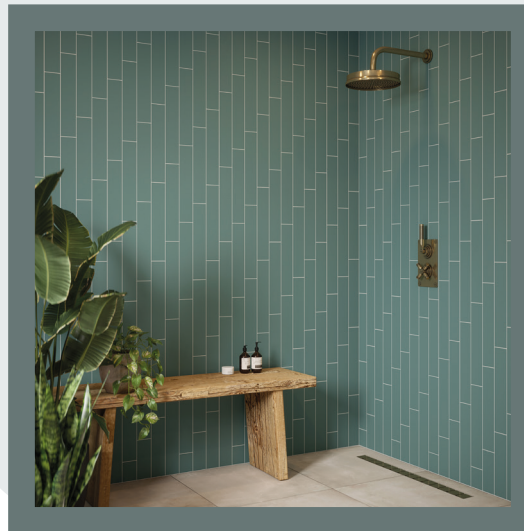

COLOUR *palettes*

WARM

CALM

UPLIFTING