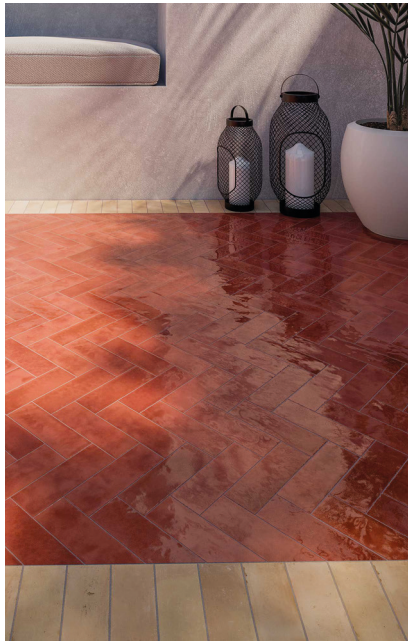

DULUX COTY24

*Sweet Embrace*TM

JOHNSON • TILES 
MADE IN THE UK SINCE 1901

SWEET EMBRACE

Dulux

Dulux colour of the year 2024 is called Sweet Embrace. Offering an exciting and modern approach to a neutral colour palette, skilfully embracing the softer, warmer hints of a delicate blush. This versatile shade provides the perfect foundation for a variety of tiling designs, seamlessly adapting to diverse lighting and space. To support this warming neutral, Dulux have introduced three new complimentary colour palettes that pair perfectly with Sweet Embrace echoing a balanced and fresh atmosphere perfect for the world of tiles.

WARM palette

TUSCANY

ZEYA

TUSCANY

ARCTIC

ABSTRACT

Sweet Embrace will effortlessly compliment a blend of warm and earthy hues, crafting a tactile ambiance while maintaining a serene and cosy atmosphere. The introduction of deeper terracotta tones enhances the subtle blush shade by providing a striking contrast. Making it a versatile choice for tile designs.

CALM *palette*

In the modern, fast-paced world we live in, we crave spaces where we can escape and clear our minds. The combination of natural blues and greens, balanced with the subtle Sweet Embrace, will instantly create a calming and relaxing feeling. Bringing serenity to any space, commercial or residential.